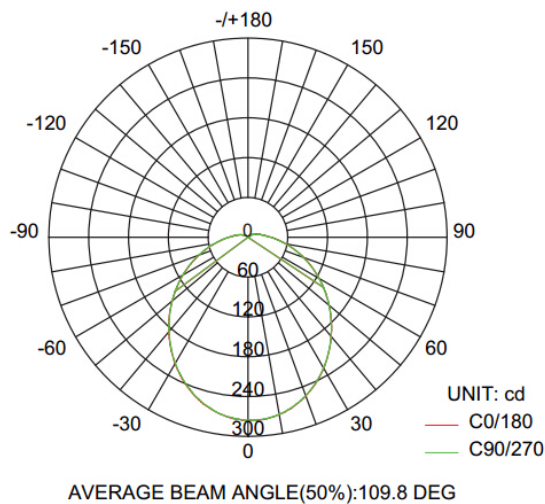

SPECIFICATIONS

WATTAGE	7W	8W	10W	12W	17W
LUMENS	550lm	650lm	650lm	800lm	1050lm
LUMENS PER WATT	78lm/W	81lm/W	65lm/W	67lm/W	62lm/W
BEAM ANGLE	120°				
COLOR TEMP	2700K, 3000K, 4000K, 5000K				
INPUT VOLTAGE	90-135Vac				
HERTZ	50-60Hz				
CRI	Ra>80				
LED L70 LIFETIME	25000hours				
BASE	E26				
CONTROL OPTIONS	Dimmable				
DIMENSIONS	95X63mm	95X63mm	125x159mm	95x135mm	125x159mm
WEIGHT					
CERTIFICATIONS	UL, FCC, Energy Star				
WARRANTY	3 years				

Photometric