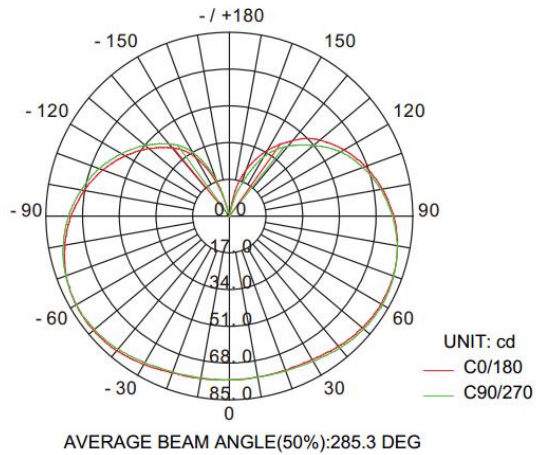

SPECIFICATIONS

WATTAGE	5W	7W
LUMENS	330lm	500lm
LUMENS PER WATT	70 lm/W	
BEAM ANGLE	$\geq 250^\circ$	
COLOR TEMPERATURES	2700k,3000k,4000k,5000k	
INPUT VOLTAGE	120Vac	
HERTZ	50/60Hz	
CRI	≥ 80	
LED L70 LIFETIME	25,000 hours	
SOCKET	E12/E26	
CONTROL OPTIONS	Dimming	
DIMENSIONS	D50x90mm (G16), D79x126mm(G25)	
WEIGHT	0.6lb	0.8lb
CERTIFICATIONS	CE ROHS UL/cUL, FCC, Energy Star	
WARRANTY	3 years	

Photometric

Product enhancements may result in specification changes without notice. Contact us for the latest information